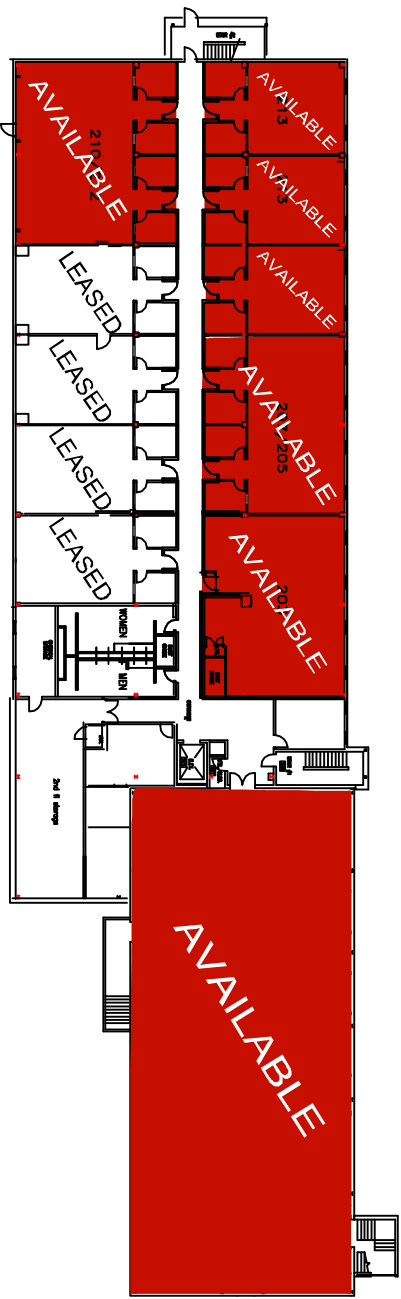

360 George Patterson Blvd

Lab Suites Available From 850 sf To 6,000 sf

Second Floor

First Floor