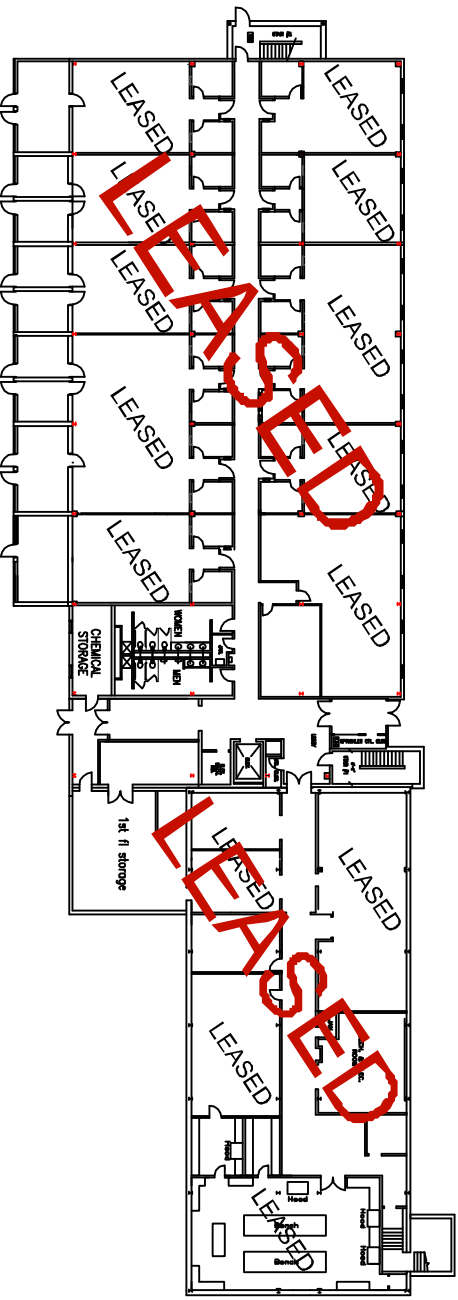

360 George Patterson Blvd

Lab Suites Available From 850 sf To 6,000 sf

Second Floor

First Floor